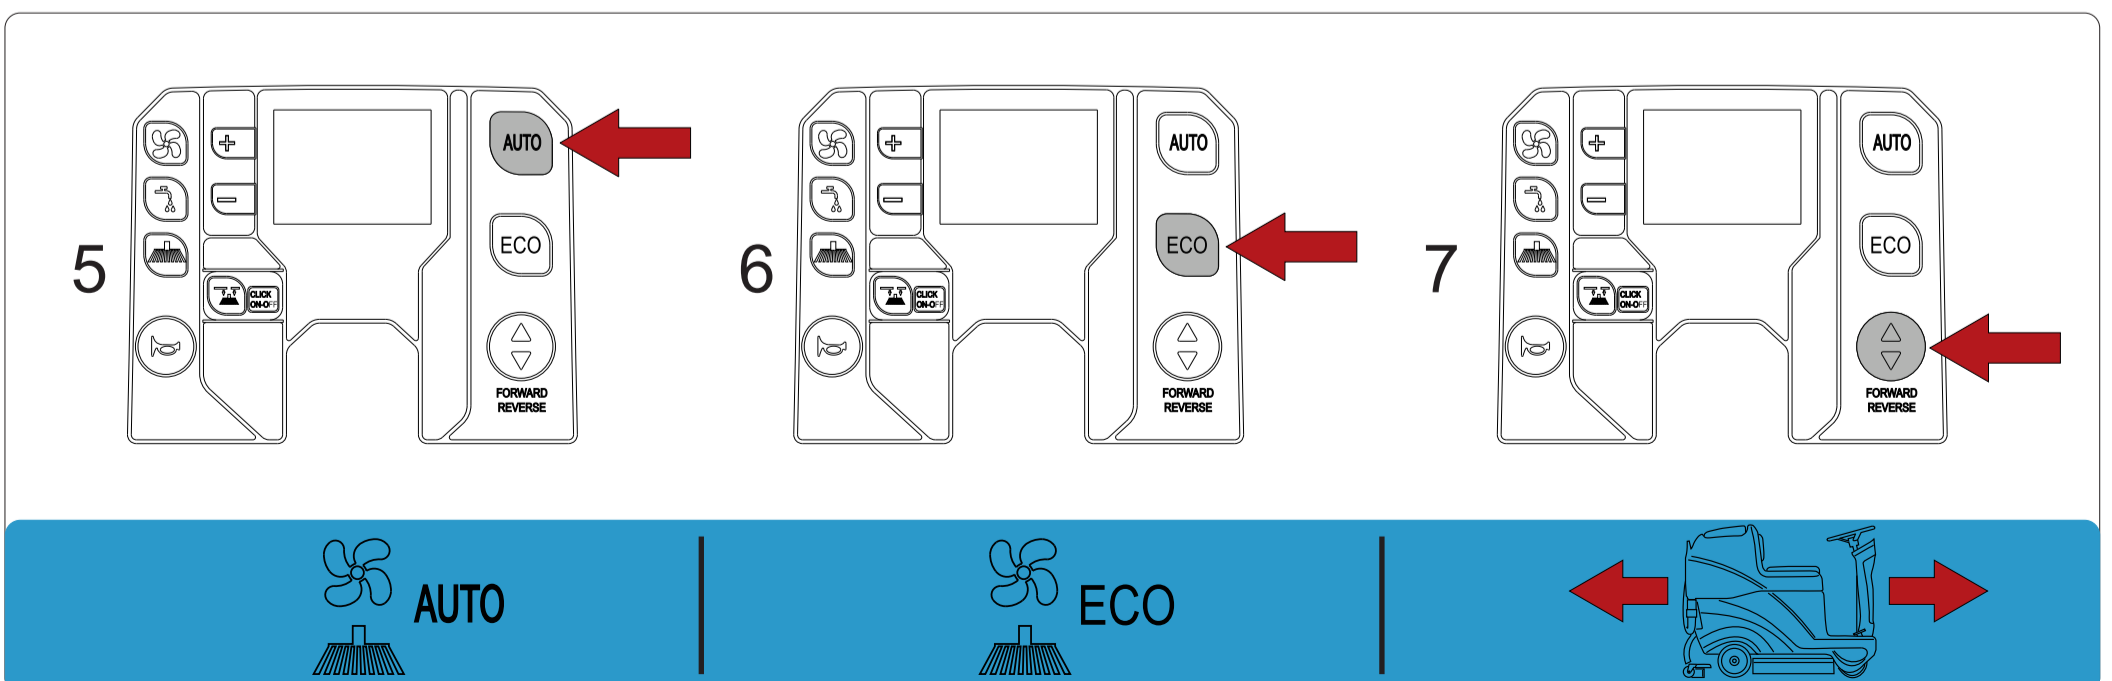

La seguente documentazione non vuole sostituire il manuale uso e manutenzione, ma vuole essere un documento per la consultazione rapida.
Prima di utilizzare la macchina leggere attentamente il manuale uso e manutenzione, contenuto nell'imballo della macchina e rispettare rigorosamente tutte le prescrizioni contenute in esso.

La siguiente documentación no reemplaza el manual de uso y mantenimiento, sino que es un documento de consulta rápida.
Antes de utilizar la máquina, lea detenidamente el manual de uso y mantenimiento que se encuentra en el embalaje de la máquina y respete rigurosamente todas las indicaciones allí dadas.

Ce guide ne remplace pas la notice d' utilisation et d' entretien, il est conçu pour permettre une consultation rapide.
Avant d' utiliser la machine lire attentivement la notice d' utilisation et d' entretien, qui se trouve dans l' emballage de la machine, et respecter rigoureusement toutes les recommandations qui y sont données.

Die folgenden Unterlagen sind kein Ersatz für das Betriebs- und Wartungshandbuch, sondern dienen nur zum schnellen Nachschlagen.
Lesen Sie vor dem Betrieb der Maschine das im Lieferumfang der Maschine enthaltene Betriebs- und Wartungshandbuch aufmerksam durch und beachten Sie strikt alle darin enthaltenen Angaben.