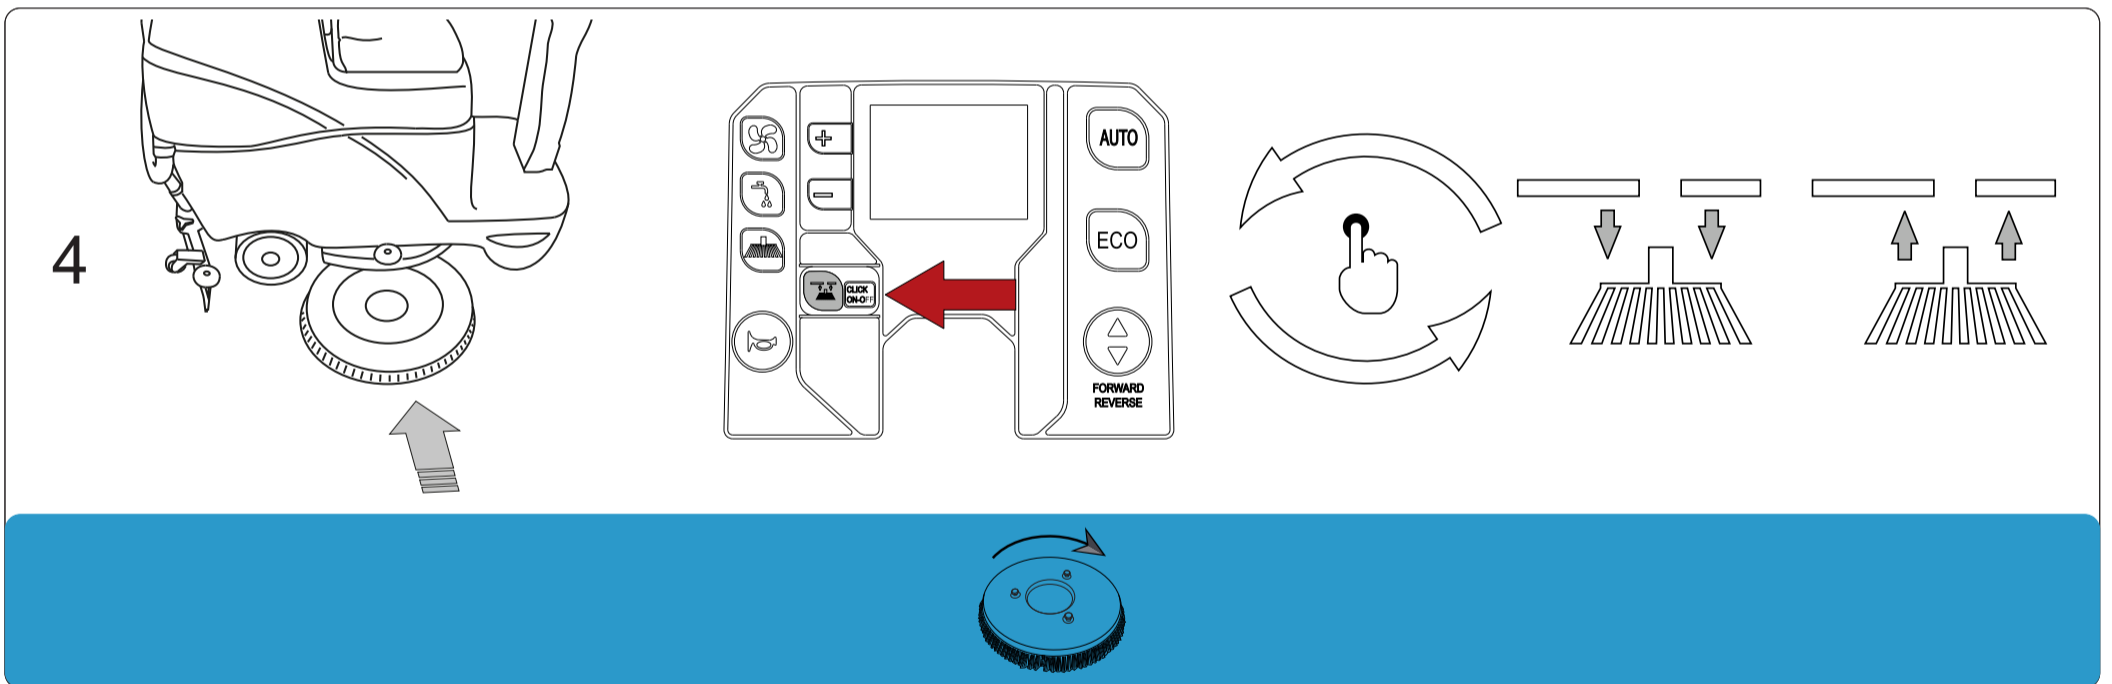

La seguente documentazione non vuole sostituire il manuale uso e manutenzione, ma vuole essere un documento per la consultazione rapida.
Prima di utilizzare la macchina leggere attentamente il manuale uso e manutenzione, contenuto nell'imballo della macchina e rispettare rigorosamente tutte le prescrizioni contenute in esso.

La siguiente documentación no reemplaza el manual de uso y mantenimiento, sino que es un documento de consulta rápida.
Antes de utilizar la máquina, lea detenidamente el manual de uso y mantenimiento que se encuentra en el embalaje de la máquina y respete rigurosamente todas las indicaciones allí dadas.

Ce guide ne remplace pas la notice d' utilisation et d' entretien, il est conçu pour permettre une consultation rapide.
Avant d' utiliser la machine lire attentivement la notice d' utilisation et d' entretien, qui se trouve dans l' emballage de la machine, et respecter rigoureusement toutes les recommandations qui y sont données.

Die folgenden Unterlagen sind kein Ersatz für das Betriebs- und Wartungshandbuch, sondern dienen nur zum schnellen Nachschlagen.
Lesen Sie vor dem Betrieb der Maschine das im Lieferumfang der Maschine enthaltene Betriebs- und Wartungshandbuch aufmerksam durch und beachten Sie strikt alle darin enthaltenen Angaben.