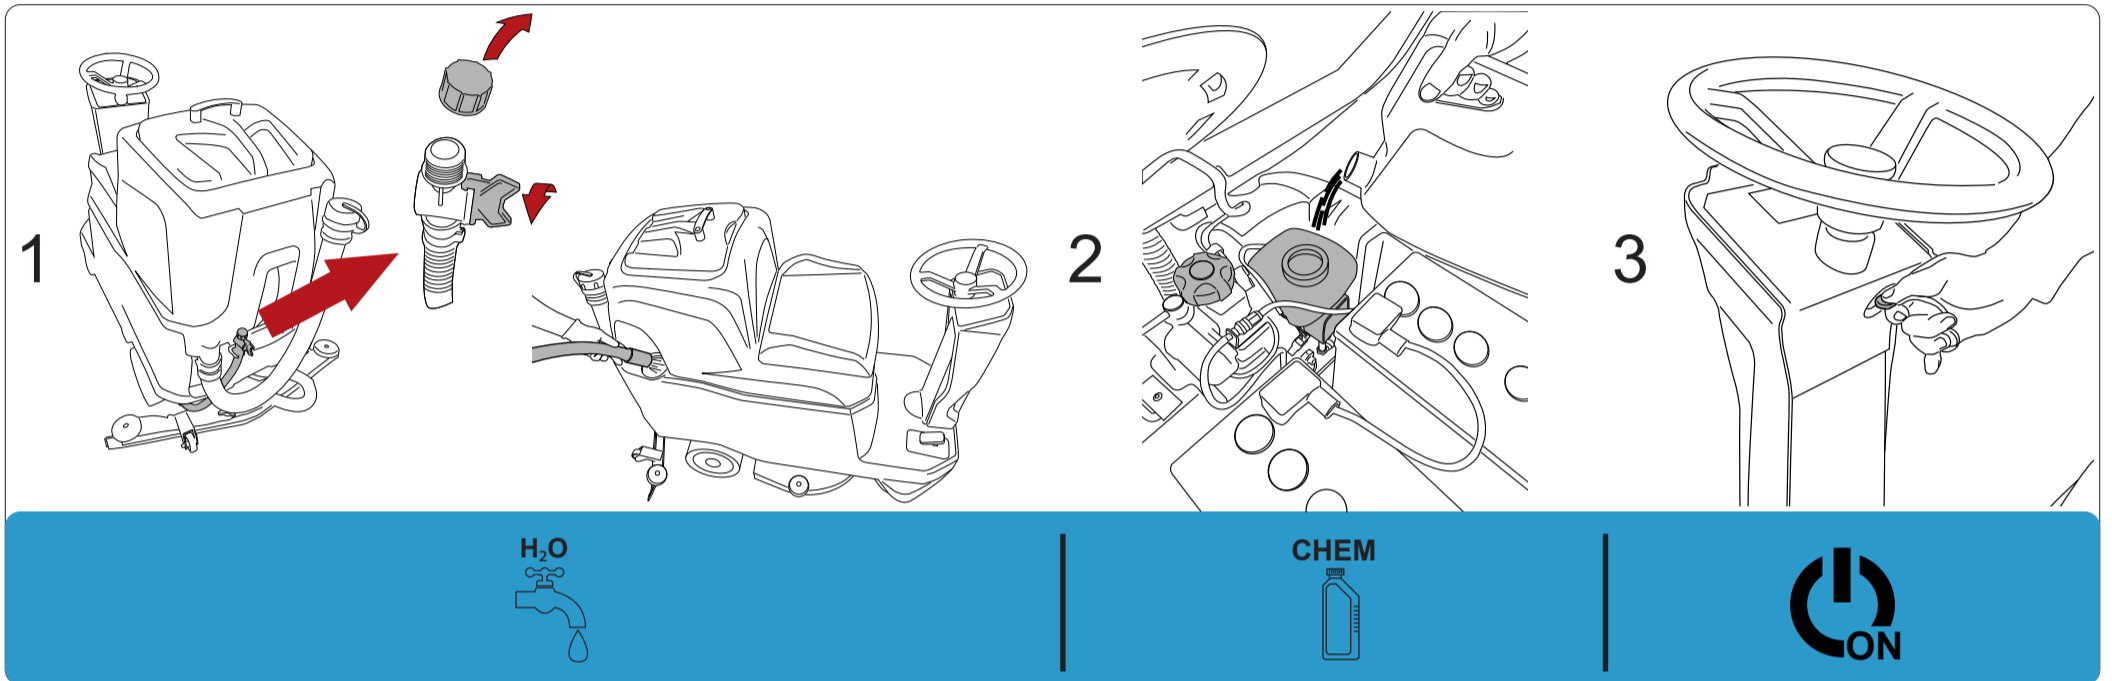

La seguente documentazione non vuole sostituire il manuale uso e manutenzione, ma vuole essere un documento per la consultazione rapida.
Prima di utilizzare la macchina leggere attentamente il manuale uso e manutenzione, contenuto nell'imballo della macchina e rispettare rigorosamente tutte le prescrizioni contenute in esso.

La siguiente documentación no reemplaza el manual de uso y mantenimiento, sino que es un documento de consulta rápida.
Antes de utilizar la máquina, lea detenidamente el manual de uso y mantenimiento que se encuentra en el embalaje de la máquina y respete rigurosamente todas las indicaciones allí dadas.

Ce guide ne remplace pas la notice d' utilisation et d' entretien, il est conçu pour permettre une consultation rapide.
Avant d' utiliser la machine lire attentivement la notice d' utilisation et d' entretien, qui se trouve dans l' emballage de la machine, et respecter rigoureusement toutes les recommandations qui y sont données.

Die folgenden Unterlagen sind kein Ersatz für das Betriebs- und Wartungshandbuch, sondern dienen nur zum schnellen Nachschlagen.
Lesen Sie vor dem Betrieb der Maschine das im Lieferumfang der Maschine enthaltene Betriebs- und Wartungshandbuch aufmerksam durch und beachten Sie strikt alle darin enthaltenen Angaben.